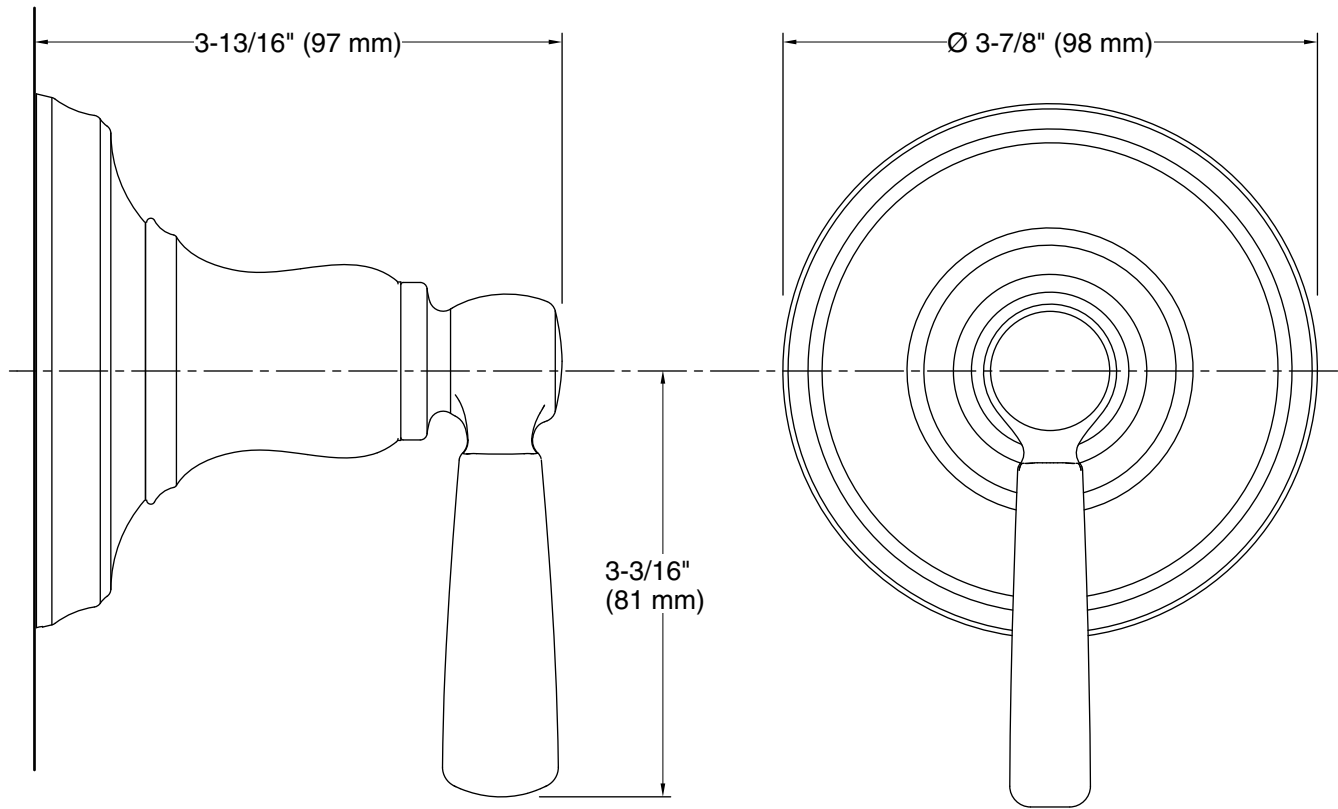

Technical Information

All product dimensions are nominal.

Notes

Install this product according to the installation instructions.

ADA, OBC, CSA B651 compliant when installed to the specific requirements of these regulations.